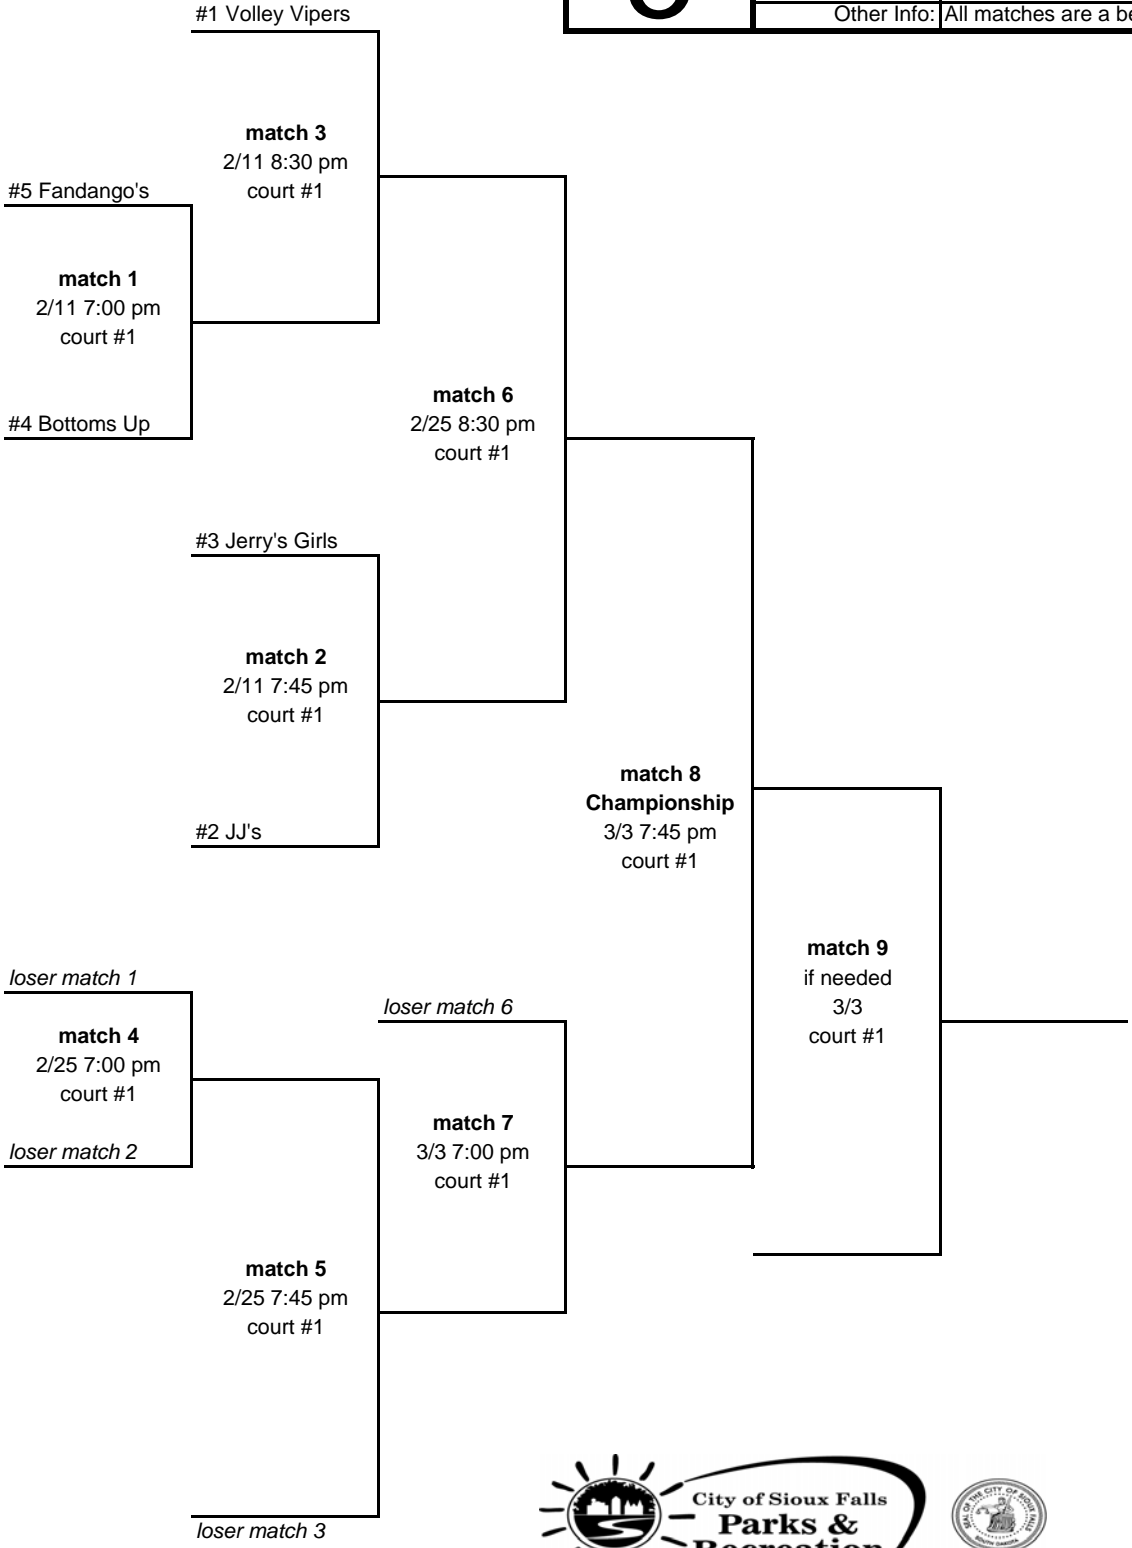

<h1>5</h1>	League:	Women's Recreation - Mondays
	Site:	Laura Wilder Elementary School
	Date:	February 11, 18, and March 3, 2008
	Other Info:	All matches are a best two out of three

Sioux Falls Parks and Recreation
Women's Recreation - Mondays
Laura Wilder Elementary School
Referee Schedule

Date	Match #	Time	Court	Referee from:
February 11th	1	7:00 PM	1	Jerry's Girls
February 11th	2	7:45 PM	1	winner of match 1
February 11th	3	8:30 PM	1	JJ's
February 25th	4	7:00 PM	1	Loser of match 3
February 25th	5	7:45 PM	1	Winner of match 3
February 25th	6	8:30 PM	1	Winner of match 5
March 3rd	7	7:00 PM	1	Winner of match 6
March 3rd	8	7:45 PM	1	Loser of match 7
March 3rd	9	if needed	1	Loser of match 7