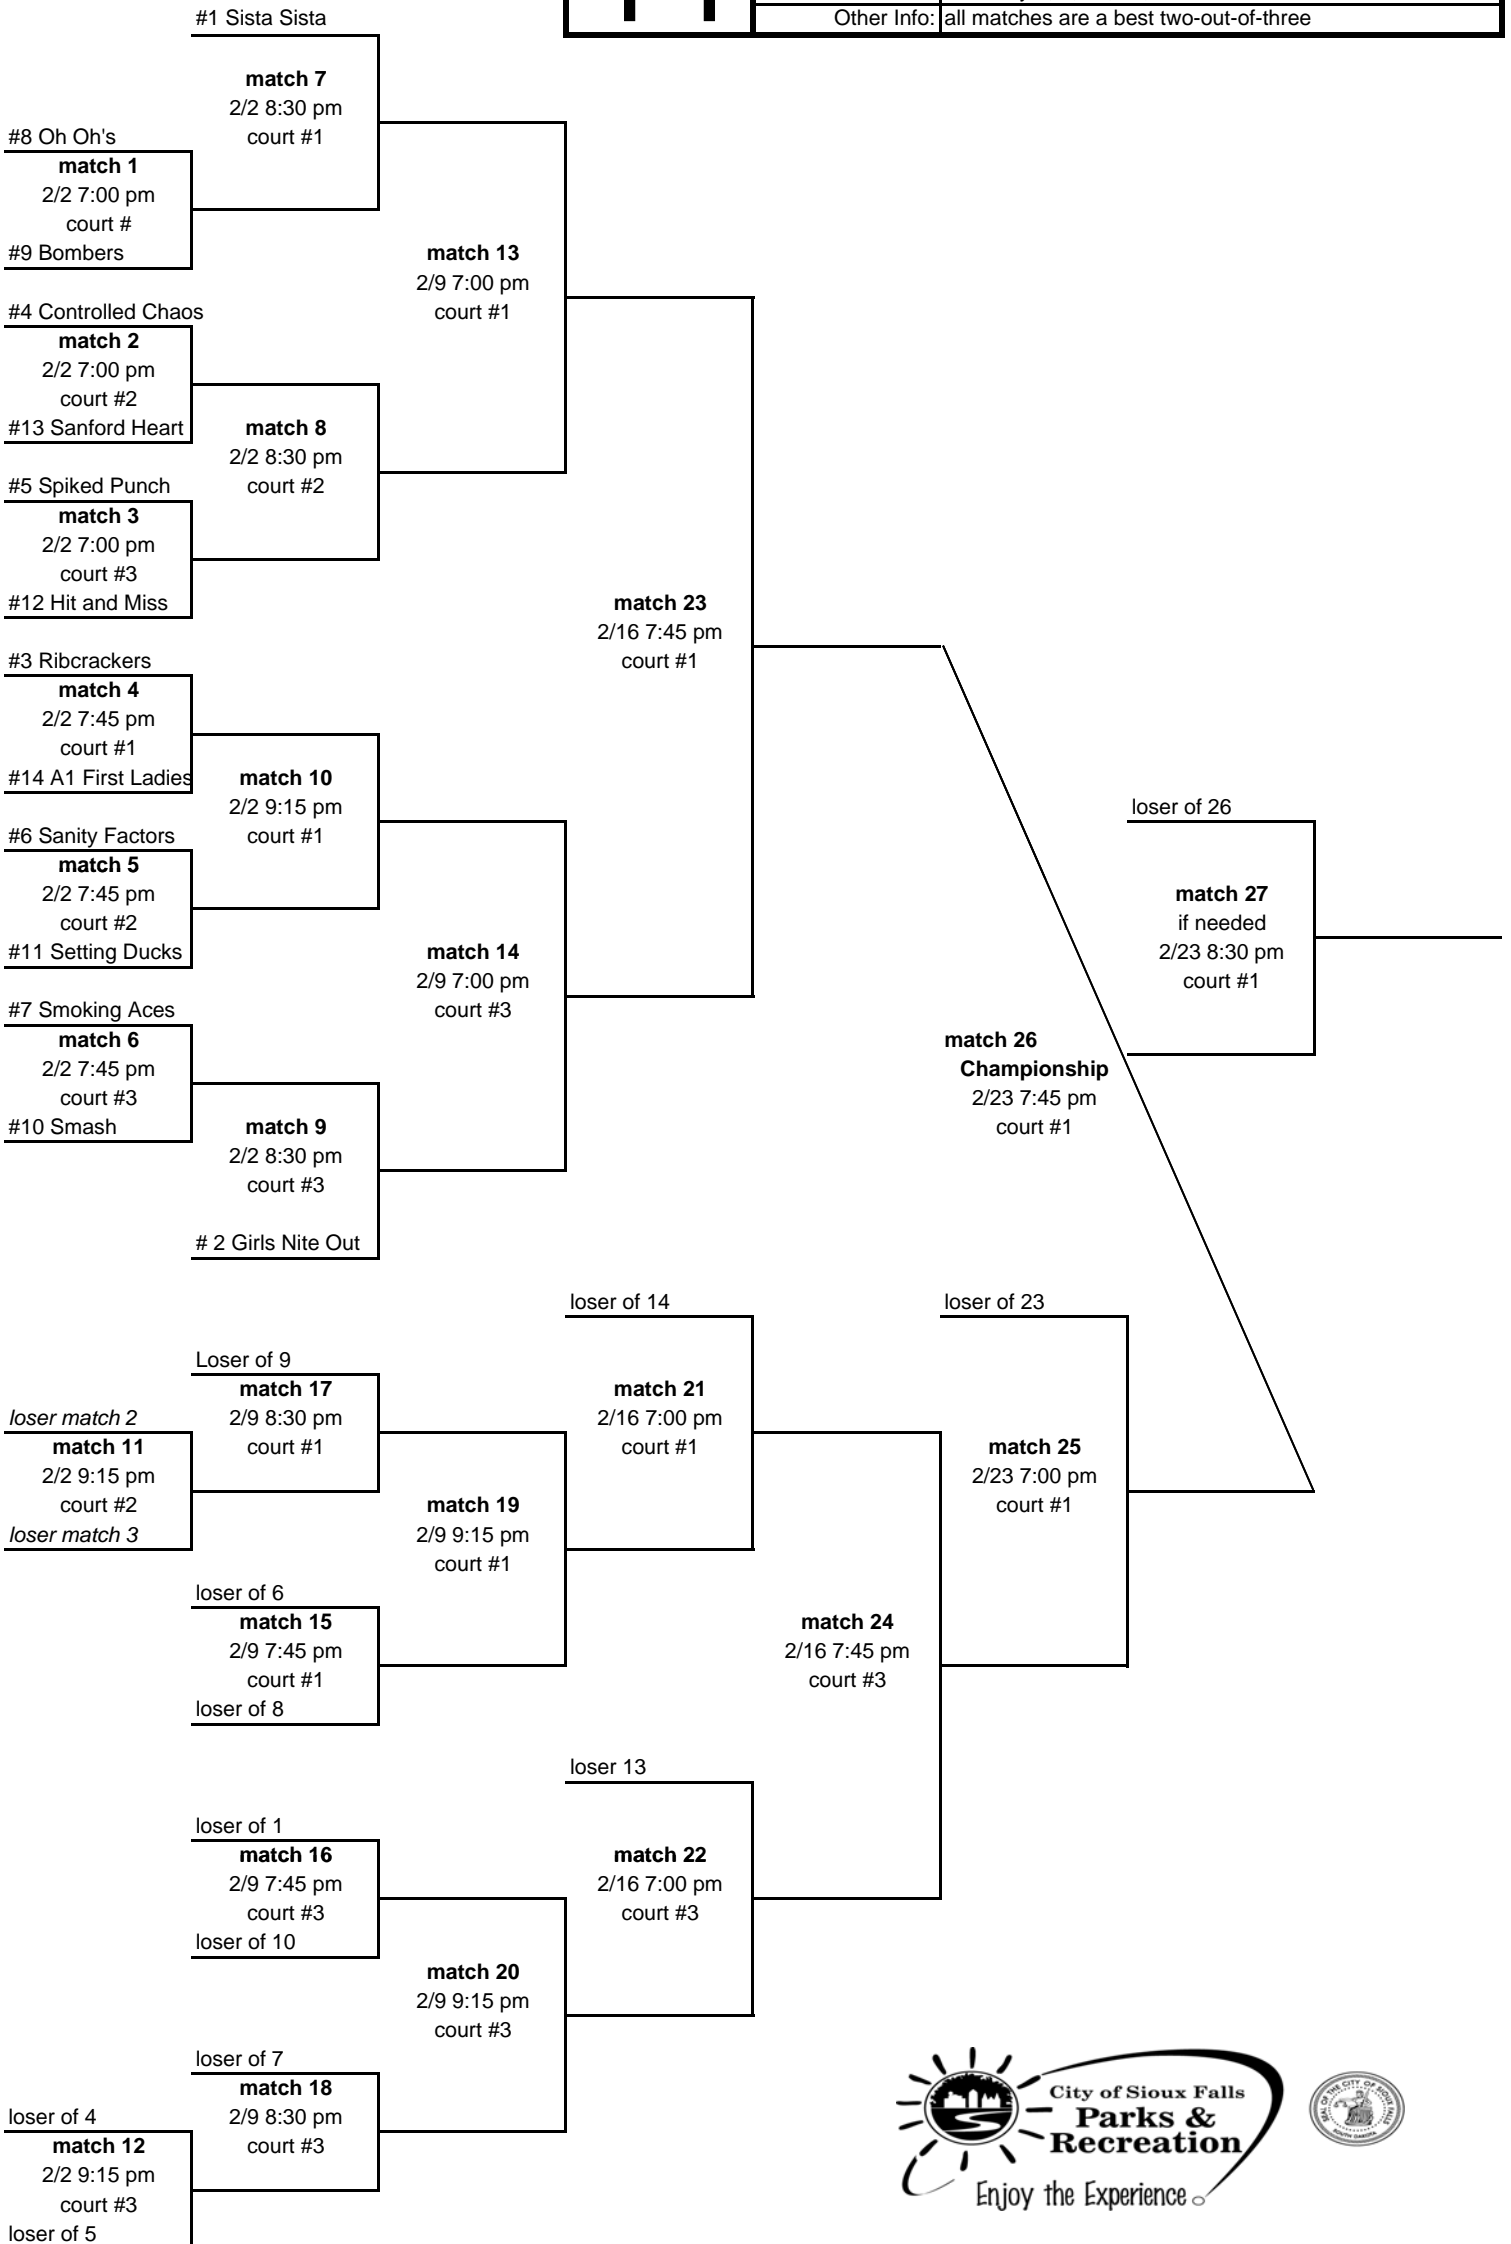

14

League:	Women's Rec. - Tuesdays
Site:	Terry Redlin Elementary School
Date:	February 2, 9, 16, 23, March 2
Other Info:	all matches are a best two-out-of-three

**Sioux Falls Parks and Recreation
 Women's Lower Classic Volleyball - Wednesdays
 Terry Redlin Elementary School
 Referee Schedule**

Date	Match #	Time	Court	Referee from:
Tuesday, February 2nd	1	7:00 pm	1	A1 First Ladies
Tuesday, February 2nd	2	7:00 pm	2	Setting Ducks
Tuesday, February 2nd	3	7:00 pm	3	Smash
Tuesday, February 2nd	4	7:45 pm	1	Bombers
Tuesday, February 2nd	5	7:45 pm	2	Sanford Heart
Tuesday, February 2nd	6	7:45 pm	3	Hit and Miss
Tuesday, February 2nd	7	8:30 pm	1	Ribcrackers
Tuesday, February 2nd	8	8:30 pm	2	Sanity Factors
Tuesday, February 2nd	9	8:30 pm	3	Loser of match 6
Tuesday, February 2nd	10	9:15 pm	1	Sista Sista
Tuesday, February 2nd	11	9:15 pm	2	Winner of match 8
Tuesday, February 2nd	12	9:15 pm	3	Girls Nite Out
 				
Tuesday, February 9th	13	7:00 pm	1	Loser of match 8
Tuesday, February 9th	14	7:00 pm	3	Loser of match 10
Tuesday, February 9th	15	7:45 pm	1	Loser of match 9
Tuesday, February 9th	16	7:45 pm	3	Loser of match 7
Tuesday, February 9th	17	8:30 pm	1	Winner of match 15
Tuesday, February 9th	18	8:30 pm	3	Winner of match 16
Tuesday, February 9th	19	9:15 pm	1	Loser of match 17
Tuesday, February 9th	20	9:15 pm	3	Loser of match 18
 				
Tuesday, February 16th	21	7:00 pm	1	Winner of match 13
Tuesday, February 16th	22	7:00 pm	3	Winner of match 14
Tuesday, February 16th	23	7:45 pm	1	Loser of match 21
Tuesday, February 16th	24	7:45 pm	3	Loser of match 22
 				
Tuesday, February 23rd	25	7:00 pm	1	Winner of match 23
Tuesday, February 23rd	26	7:45 pm	1	Loser of match 25
Tuesday, February 23rd	27	8:30 pm	1	Loser of match 25