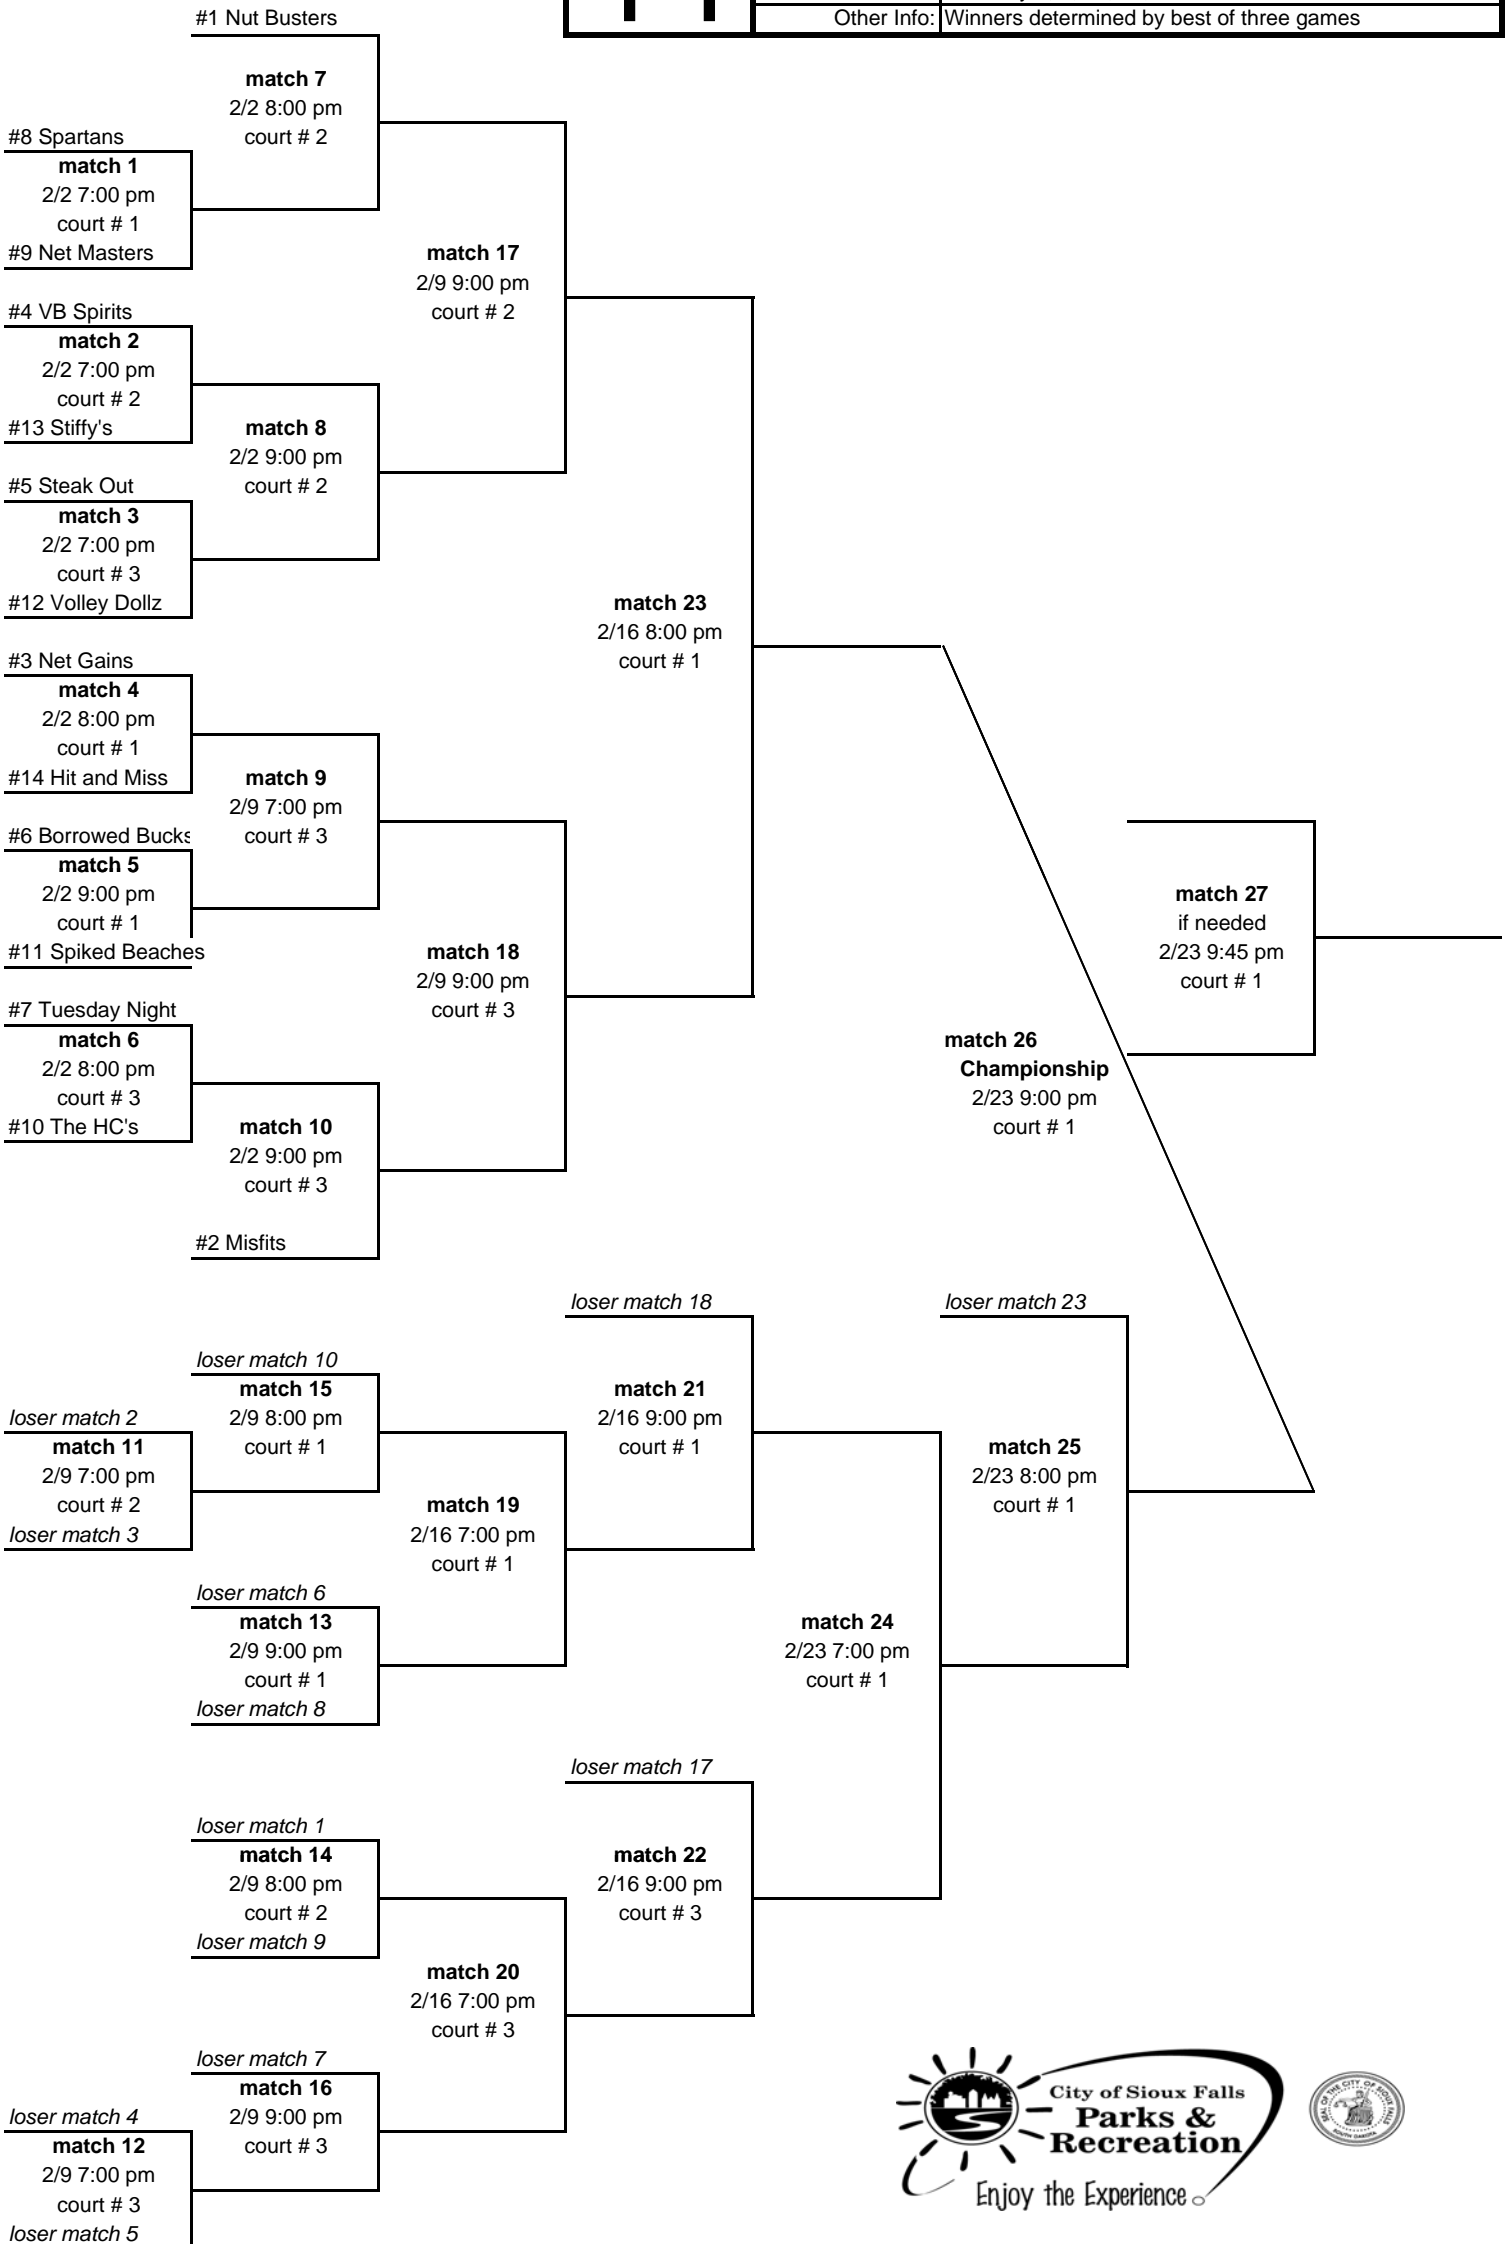

14

League:	Women's B East
Site:	Kenny Anderson Community Center
Date:	February 2, 9, 16, 23, March 2
Other Info:	Winners determined by best of three games

**Sioux Falls Parks and Recreation
Women's B East
Kenny Anderson Community Center
Referee Schedule**

Date	Match #	Time	Court	Two referees from:
Tuesday, February 2, 2010	1	7:00 pm	1	Hit and Miss
Tuesday, February 2, 2010	2	7:00 pm	2	The HC's
Tuesday, February 2, 2010	3	7:00 pm	3	Nut Busters
Tuesday, February 2, 2010	4	8:00 pm	1	Misfits
Tuesday, February 2, 2010	5	9:00 pm	1	Winner of Match 7
Tuesday, February 2, 2010	6	8:00 pm	3	Spiked Beaches
Tuesday, February 2, 2010	7	8:00 pm	2	Borrowed Bucks
Tuesday, February 2, 2010	8	9:00 pm	2	Loser of Match 6
Tuesday, February 9, 2010	9	9:00 pm	3	Loser of Match 10
Tuesday, February 9, 2010	10	7:00 pm	3	Winner of Match 4
Tuesday, February 9, 2010	11	7:00 pm	2	Loser of Match 7
Tuesday, February 9, 2010	12	7:00 pm	1	Loser of Match 1
Tuesday, February 9, 2010	13	8:00 pm	1	Winner of Match 14
Tuesday, February 9, 2010	14	8:00 pm	2	Winner of Match 10
Tuesday, February 9, 2010	15	8:00 pm	3	Winner of Match 8
Tuesday, February 9, 2010	16	9:00 pm	3	Winner of Match 9
Tuesday, February 9, 2010	17	9:00 pm	2	Winner of Match 15
Tuesday, February 9, 2010	18	9:00 pm	1	Winner of Match 16
Tuesday, February 16, 2010	19	7:00 pm	1	Loser of Match 17
Tuesday, February 16, 2010	20	7:00 pm	3	Loser of Match 18
Tuesday, February 16, 2010	21	8:00 pm	1	Winner of Match 23
Tuesday, February 16, 2010	22	8:00 pm	3	Loser of Match 23
Tuesday, February 16, 2010	23	9:00 pm	1	One ref from Winner of Match 19 and 20 each
Tuesday, February 23, 2010	24	7:00 pm	1	Loser of Match 23
Tuesday, February 23, 2010	25	8:00 pm	1	Winner of Match 23
Tuesday, February 23, 2010	26	9:00 pm	1	Loser of Match 25
Tuesday, February 23, 2010 (if needed)	27	9:45 pm	1	Loser of Match 25