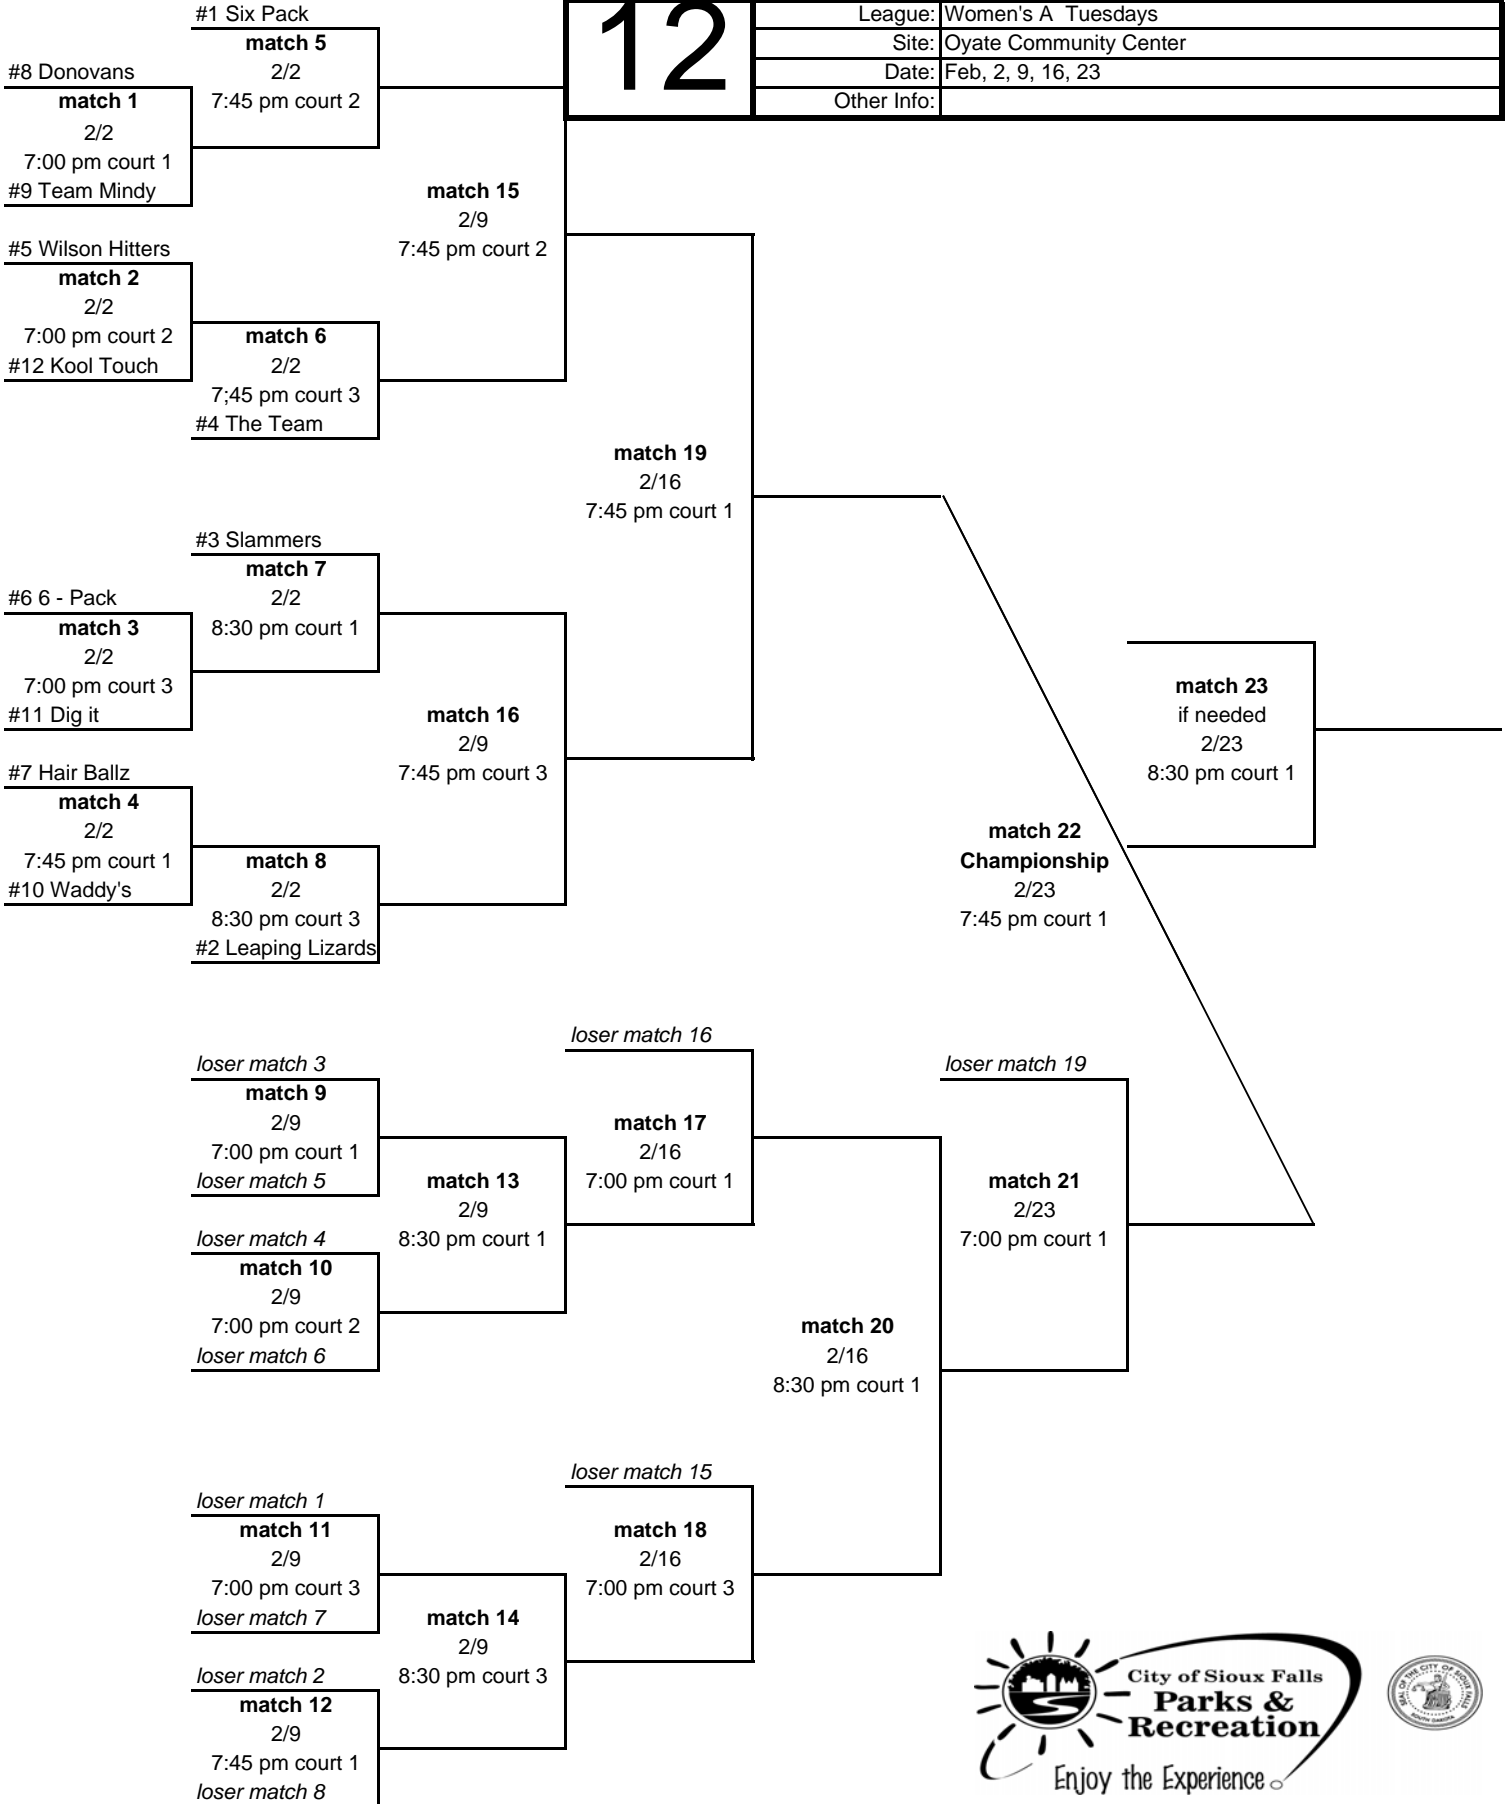

12

League: Women's A Tuesdays

Site: Oyate Community Center

Date: Feb, 2, 9, 16, 23

Other Info:

Sioux Falls Parks and Recreation

Referee Schedule

Date	Match #	Time	Court	Two referees from:
February 2, 2010	1	7:00 pm	1	Six Pack
February 2, 2010	2	7:00 pm	2	The Team
February 2, 2010	3	7:00 pm	3	Waddy's
February 2, 2010	4	7:45 pm	1	Loser of Match 3
February 2, 2010	5	7:45 pm	2	Loser of Match 2
February 2, 2010	6	7:45 pm	3	Loser of Match 1
February 2, 2010	7	8:30 pm	1	Loser of Match 4
February 2, 2010	8	8:30 pm	3	Loser of Match 5
February 9, 2010	9	7:00 pm	1	Winner of Match 6
February 9, 2010	10	7:00 pm	2	Winner of Match 7
February 9, 2010	11	7:00 pm	3	Winner of Match 8
February 9, 2010	12	7:45 pm	1	Winner of Match 9
February 9, 2010	13	7:45 pm	2	Loser of Match 15
February 9, 2010	14	7:45 pm	3	Loser of Match 16
February 9, 2010	15	8:30 pm	1	Winner of Match 10
February 9, 2010	16	8:30 pm	3	Winner of Match 11
February 16, 2010	17	7:00 pm	1	Winner of Match 15
February 16, 2010	18	7:00 pm	3	Winner of Match 16
February 16, 2010	19	7:45 pm	1	Winner of Match 18
February 16, 2010	20	8:30 pm	1	Winner of Match 19
February 23, 2010	21	7:00 pm	1	Winner of Match 19
February 23, 2010	22	7:45 pm	1	Loser of Match 21
February 23, 2010	23	8:30 pm	1	Loser of Match 21