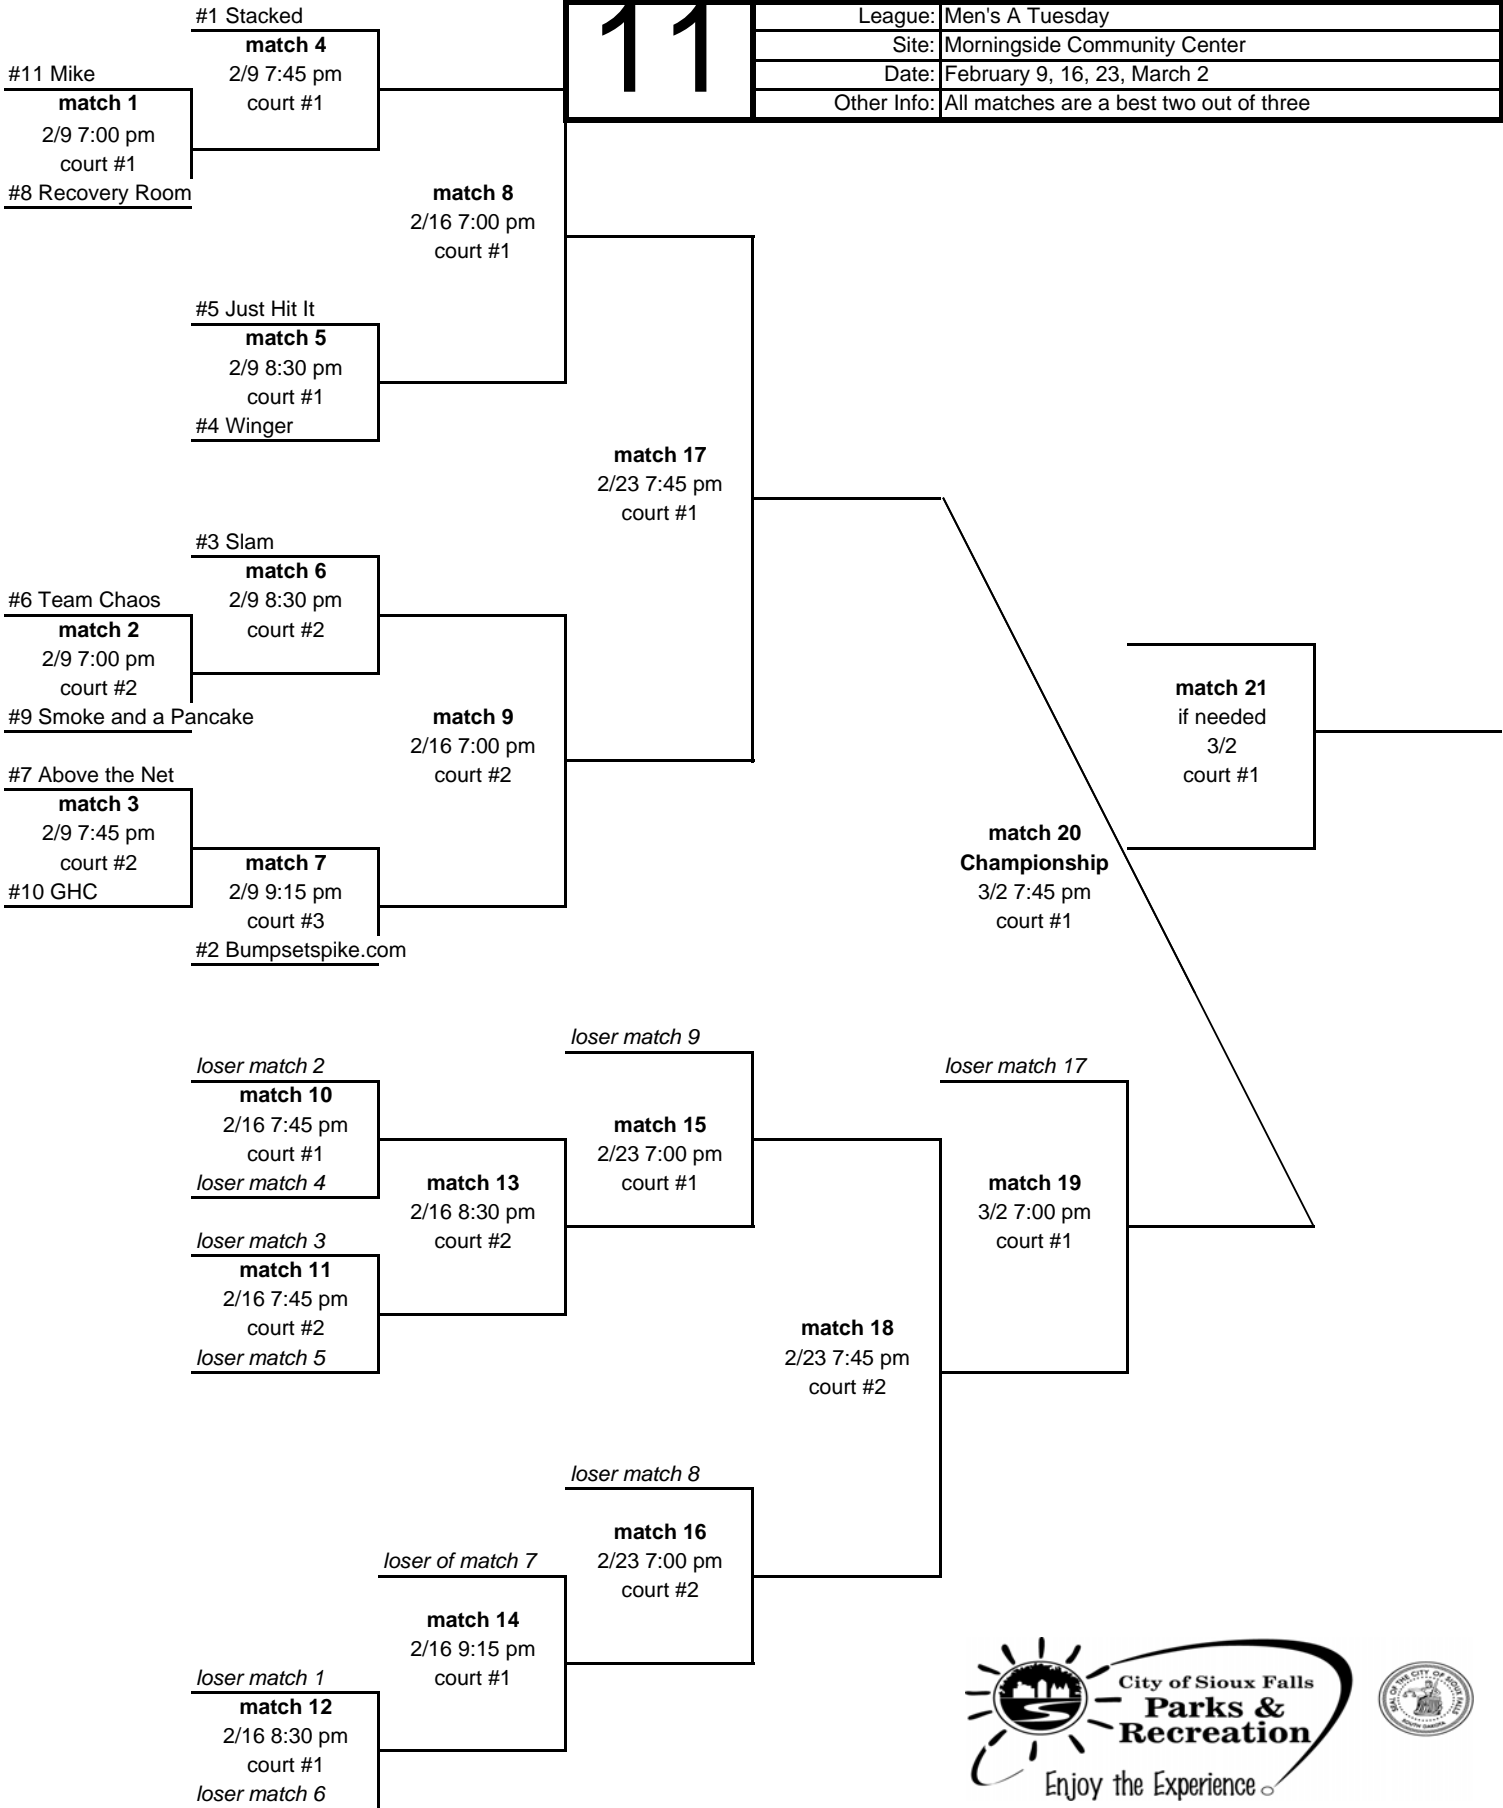

11

League:	Men's A Tuesday
Site:	Morningside Community Center
Date:	February 9, 16, 23, March 2
Other Info:	All matches are a best two out of three

**Sioux Falls Parks and Recreation
Men's A - Tuesdays
Morningside Community Center
Referee Schedule**

Date	Match #	Time	Court	Referee from:
February 9th	1	7:00 PM	1	Total Chaos
February 9th	2	7:00 PM	3	Renegades
February 9th	3	7:45 PM	3	KWSN
February 9th	4	7:45 PM	1	Sets on the Beach
February 9th	5	8:30 PM	1	Winner of match 1
February 9th	6	8:30 PM	3	Borrowed Bucks
February 9th	7	9:15 PM	1	Stunted Squirrels
February 16th	8	7:00 PM	1	Loser of match 2
February 16th	9	7:00 PM	2	Loser of match 3
February 16th	10	7:45 PM	1	Loser of match 8
February 16th	11	7:45 PM	2	Loser of match 9
February 16th	12	8:30 PM	1	Loser of match 10
February 16th	13	8:30 PM	2	Loser of match 11
February 16th	14	9:15 PM	1	Loser of match 12
February 23rd	15	7:00 PM	1	Winner of match 8
February 23rd	16	7:00 PM	2	Winner of match 9
February 23rd	17	7:45 PM	1	Loser of match 15
February 23rd	18	7:45 PM	2	Loser of match 16
March 2nd	19	7:00 PM	1	Winner of match 17
March 2nd	20	7:45 PM	1	Loser of match 19
March 2nd	21	if needed	1	Loser of match 19