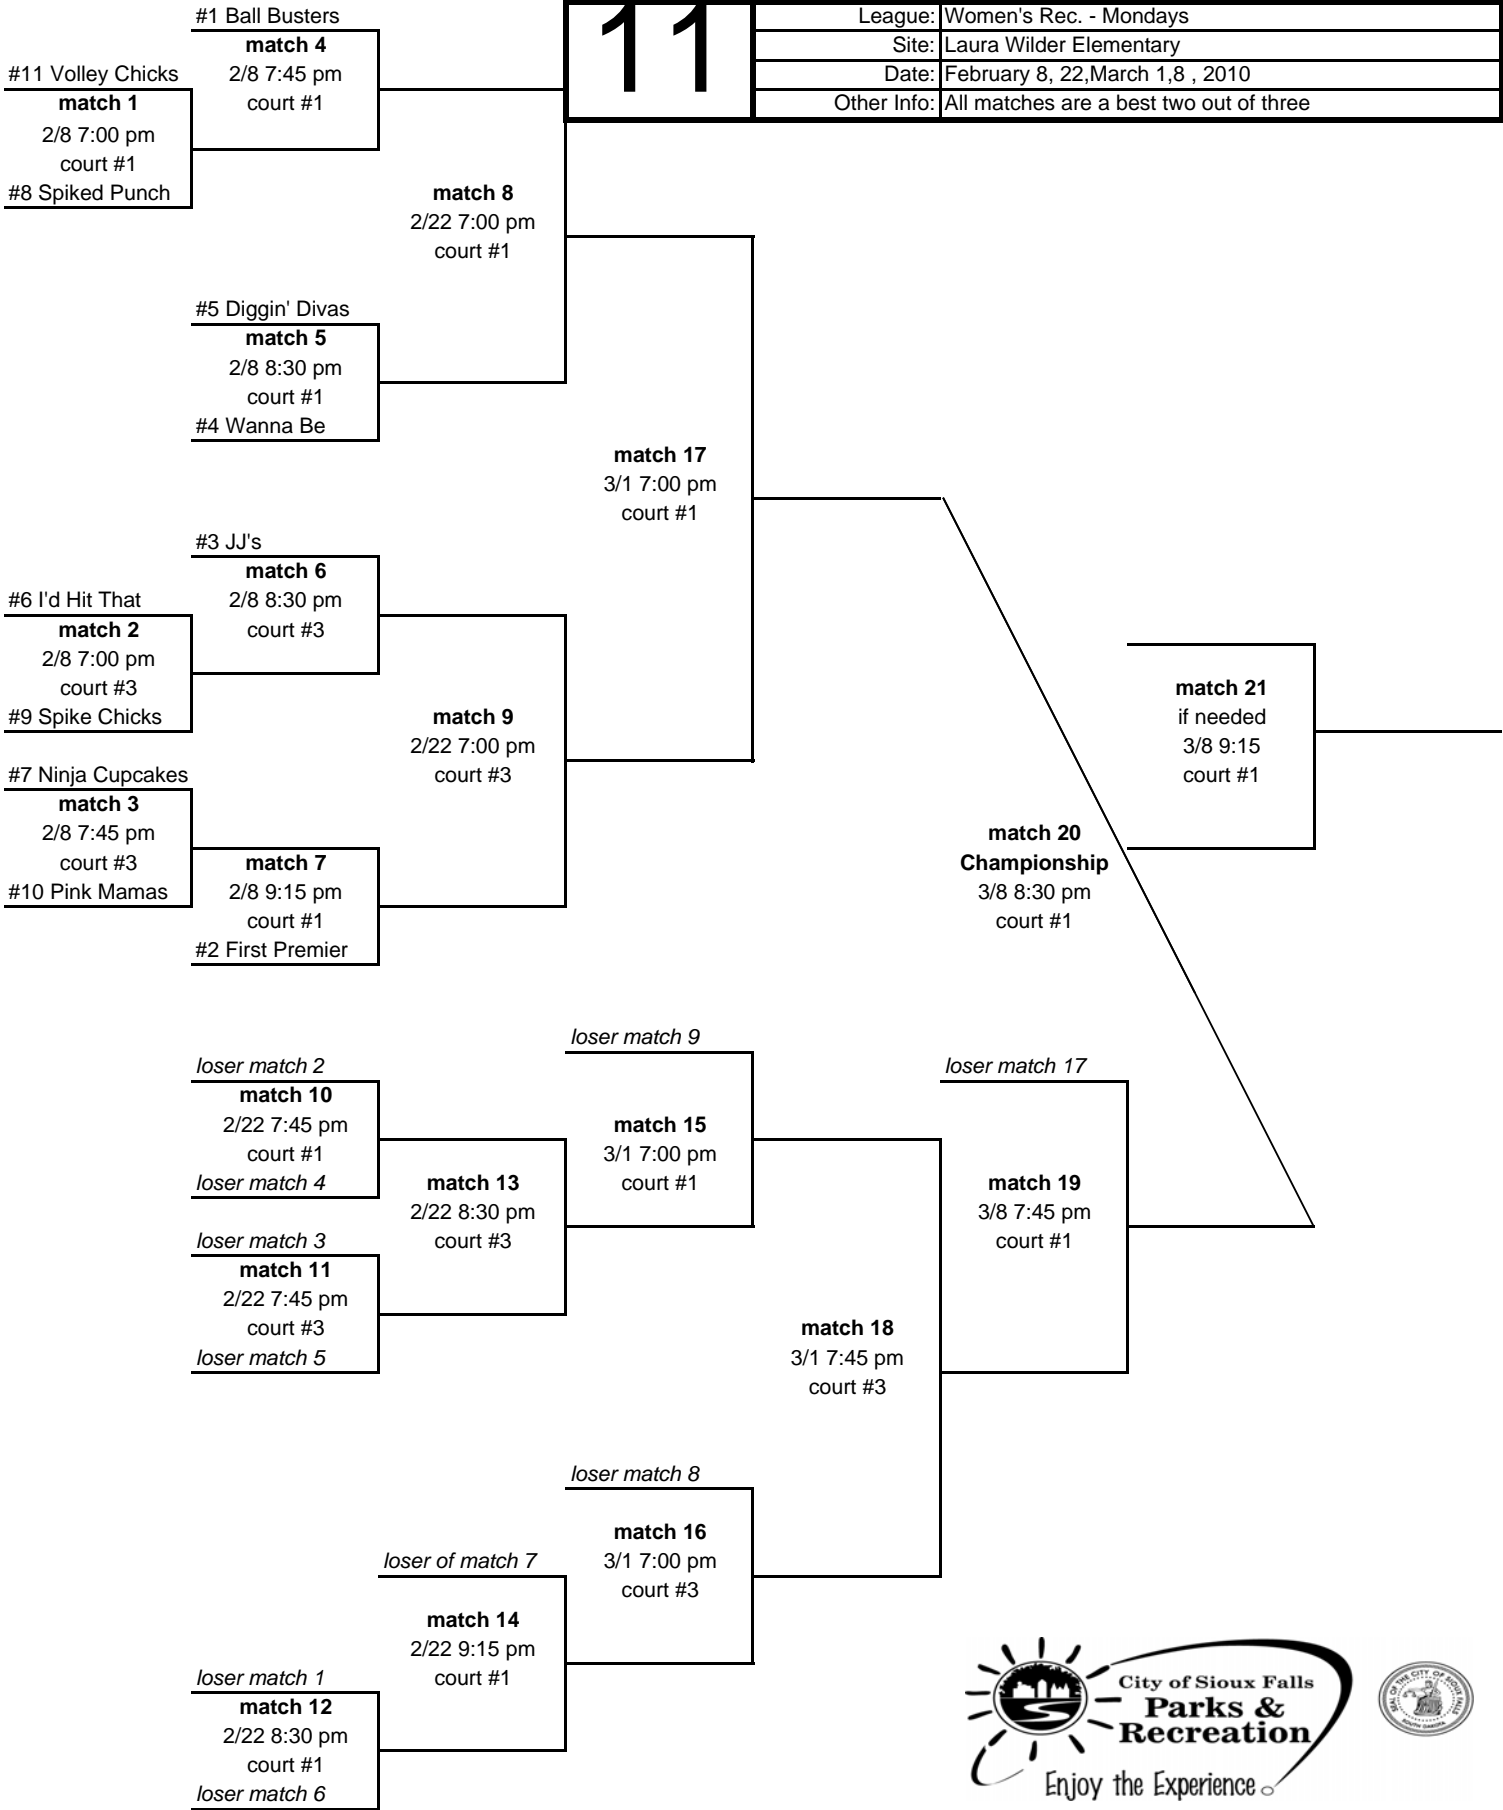

11

League:	Women's Rec. - Mondays
Site:	Laura Wilder Elementary
Date:	February 8, 22, March 1, 8, 2010
Other Info:	All matches are a best two out of three

**Sioux Falls Parks and Recreation
Women's Rec - Mondays Laura Wilder**

Referee Schedule

Date	Match #	Time	Court	Referee from:
February 8th	1	7:00 PM	1	Pink Mamas
February 8th	2	7:00 PM	3	Ball Busters
February 8th	3	7:45 PM	3	Diggin Divas
February 8th	4	7:45 PM	1	JJ's
February 8th	5	8:30 PM	1	First Premier
February 8th	6	8:30 PM	3	Ninja Cupcakes
February 8th	7	9:15 PM	1	Wanna Be
February 22nd	8	7:00 PM	1	Loser of match 2
February 22nd	9	7:00 PM	3	Loser of match 3
February 22nd	10	7:45 PM	3	Loser of match 1
February 22nd	11	7:45 PM	1	Loser of match 9
February 22nd	12	8:30 PM	1	Loser of match 10
February 22nd	13	8:30 PM	3	Loser of match 11
February 22nd	14	9:15 PM	1	Loser of match 12
1-Mar	15	7:00 PM	1	Winner of match 8
1-Mar	16	7:00 PM	3	Winner of match 9
1-Mar	17	7:45 PM	1	Loser of match 15
1-Mar	18	7:45 PM	3	Loser of match 16
8-Mar	19	7:00 PM	1	Winner of match 17
8-Mar	20	7:45 PM	1	Loser of match 19
8-Mar	21	if needed	1	Loser of match 19