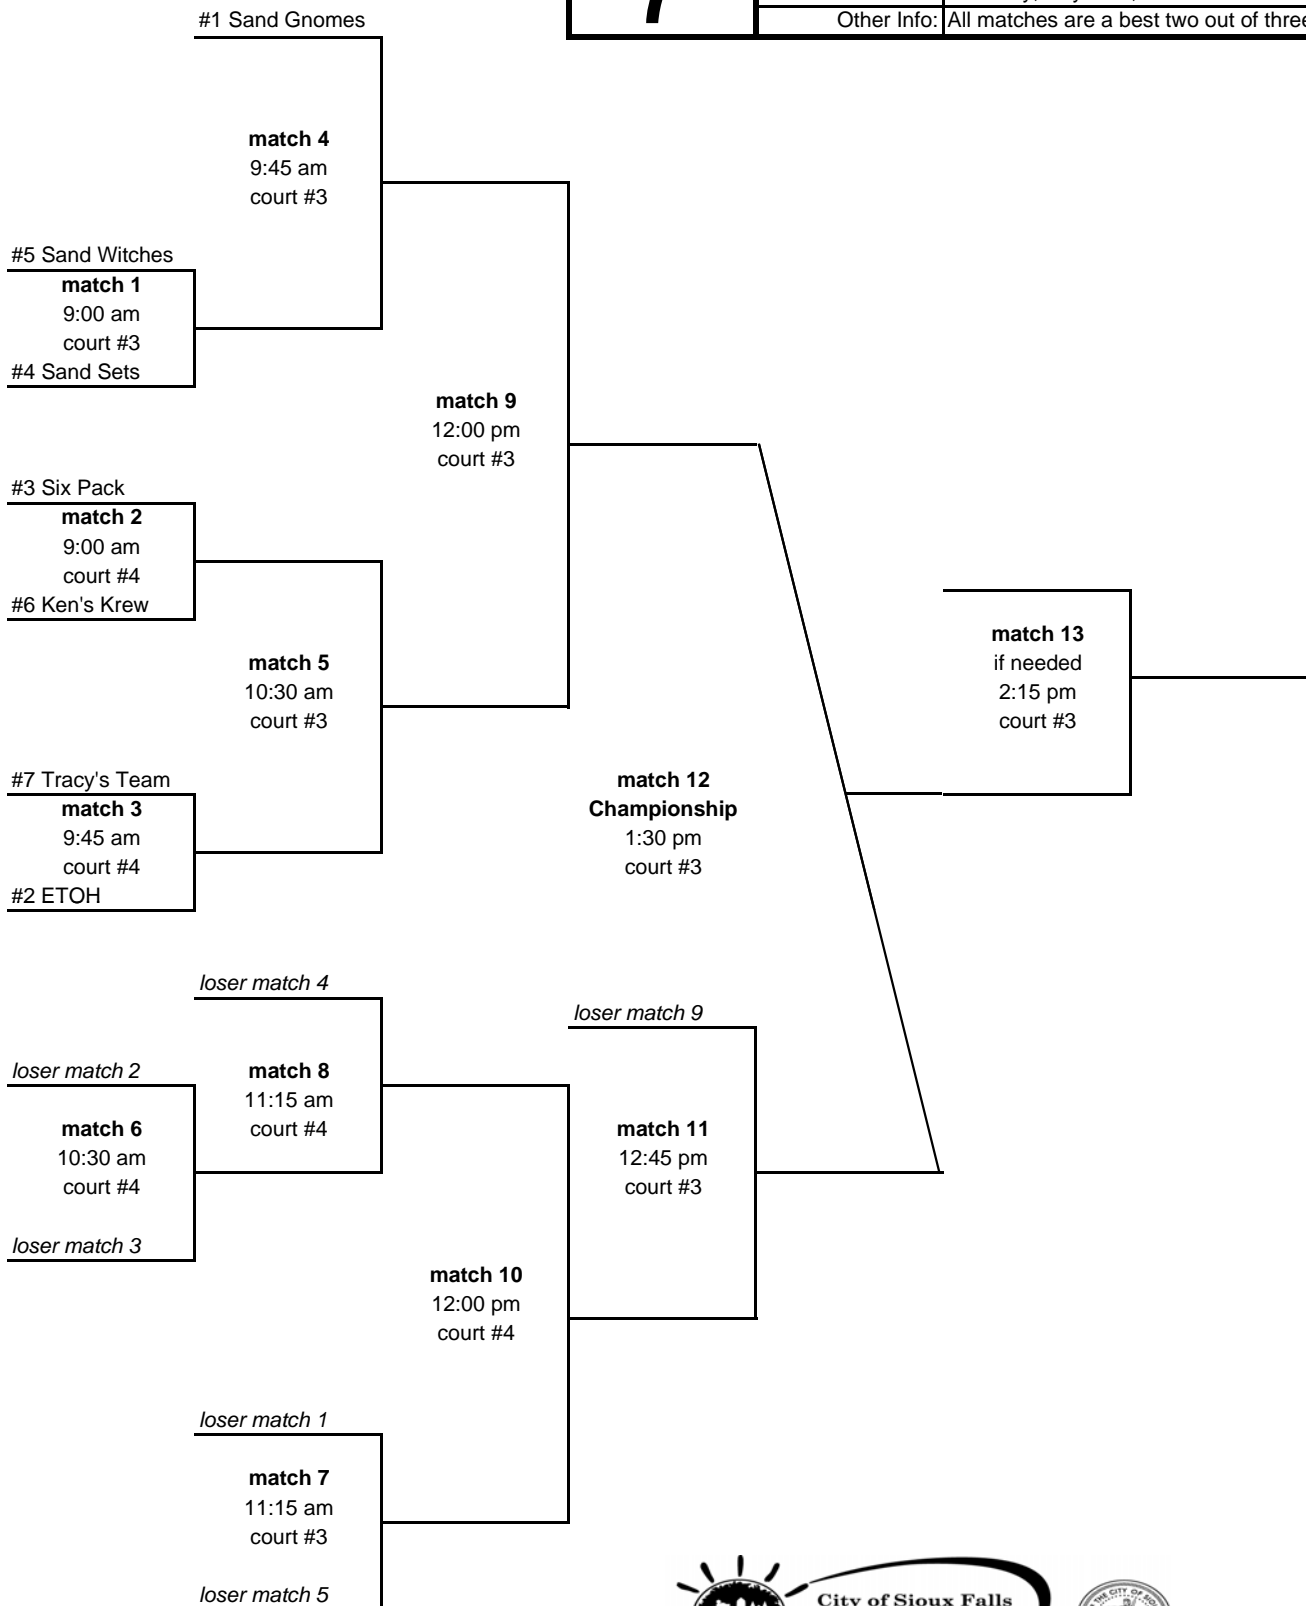

7	League:	Coed Recreation RED
	Site:	Riverdale Park
	Date:	Saturday, July 25th, 2009
	Other Info:	All matches are a best two out of three

**Sioux Falls Parks and Recreation
Coed Recreation Red
Riverdale Park
Referee Schedule**

Date	Match #	Time	Court	Referee from:
Saturday, July 25th	1	9:00 AM	3	#1 Sand Gnomes
Saturday, July 25th	2	9:00 AM	4	#7 Tracy's Team
Saturday, July 25th	3	9:45 AM	4	#6 Ken's Krew
Saturday, July 25th	4	9:45 AM	3	Loser of match 1
Saturday, July 25th	5	10:30 AM	3	Loser of match 4
Saturday, July 25th	6	10:30 AM	4	Winner of match 3
Saturday, July 25th	7	11:15 AM	3	Winner of match 5
Saturday, July 25th	8	11:15 AM	4	Loser of match 6
Saturday, July 25th	9	12:00 PM	3	Loser of match 7
Saturday, July 25th	10	12:00 PM	4	Loser of match 8
Saturday, July 25th	11	12:45 PM	3	Winner of match 9
Saturday, July 25th	12	1:30 PM	3	Loser of match 11
Saturday, July 25th	13	if needed	3	Loser of match 11