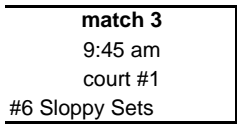

loser match 2

loser match 3

match 6

10:30 am

court #2

loser match 4

match 7

11:15 am

court #1

match 8

11:15 am

court #2

match 9

12:00 pm

court #1

loser match 8