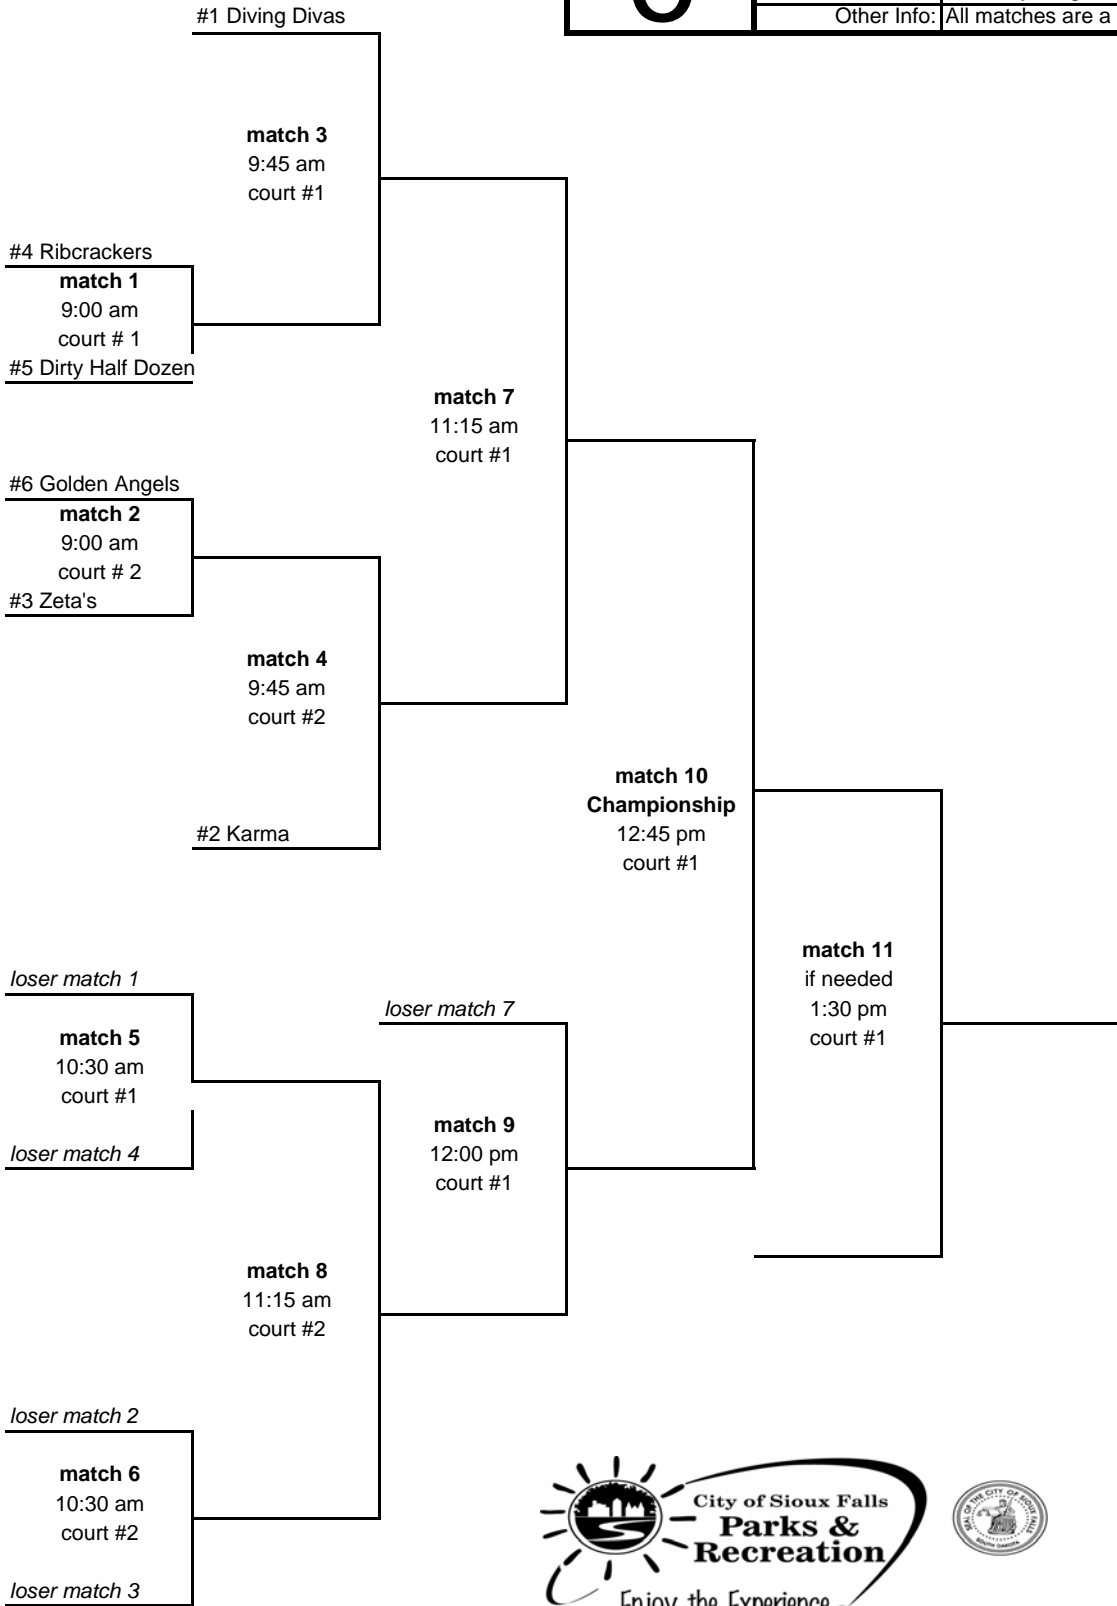

6

League:	Women's Recreation
Site:	Tuesdays at Riverdale
Date:	Saturday, August 1
Other Info:	All matches are a best two out of three

**Sioux Falls Parks and Recreation
Women's Recreation
Tuesdays at Riverdale
Referee Schedule**

Date	Match #	Time	Court	Two referees from:
Sat. Aug. 1	1	9:00 a.m.	1	Diving Divas
Sat. Aug. 1	2	9:00 a.m.	2	Karma
Sat. Aug. 1	3	9:45 a.m.	1	Loser of Match 2
Sat. Aug. 1	4	9:45 a.m.	2	Loser of Match 1
Sat. Aug. 1	5	10:30 a.m.	1	Winner of Match 3
Sat. Aug. 1	6	10:30 a.m.	2	Winner of Match 4
Sat. Aug. 1	7	11:15 a.m.	1	Loser of Match 5
Sat. Aug. 1	8	11:15 a.m.	2	Loser of Match 6
Sat. Aug. 1	9	12:00 p.m.	1	Winner of Match 7
Sat. Aug. 1	10	12:45 p.m.	1	Loser of Match 9
Sat. Aug. 1	11	1:30 p.m.	1	Loser of Match 9