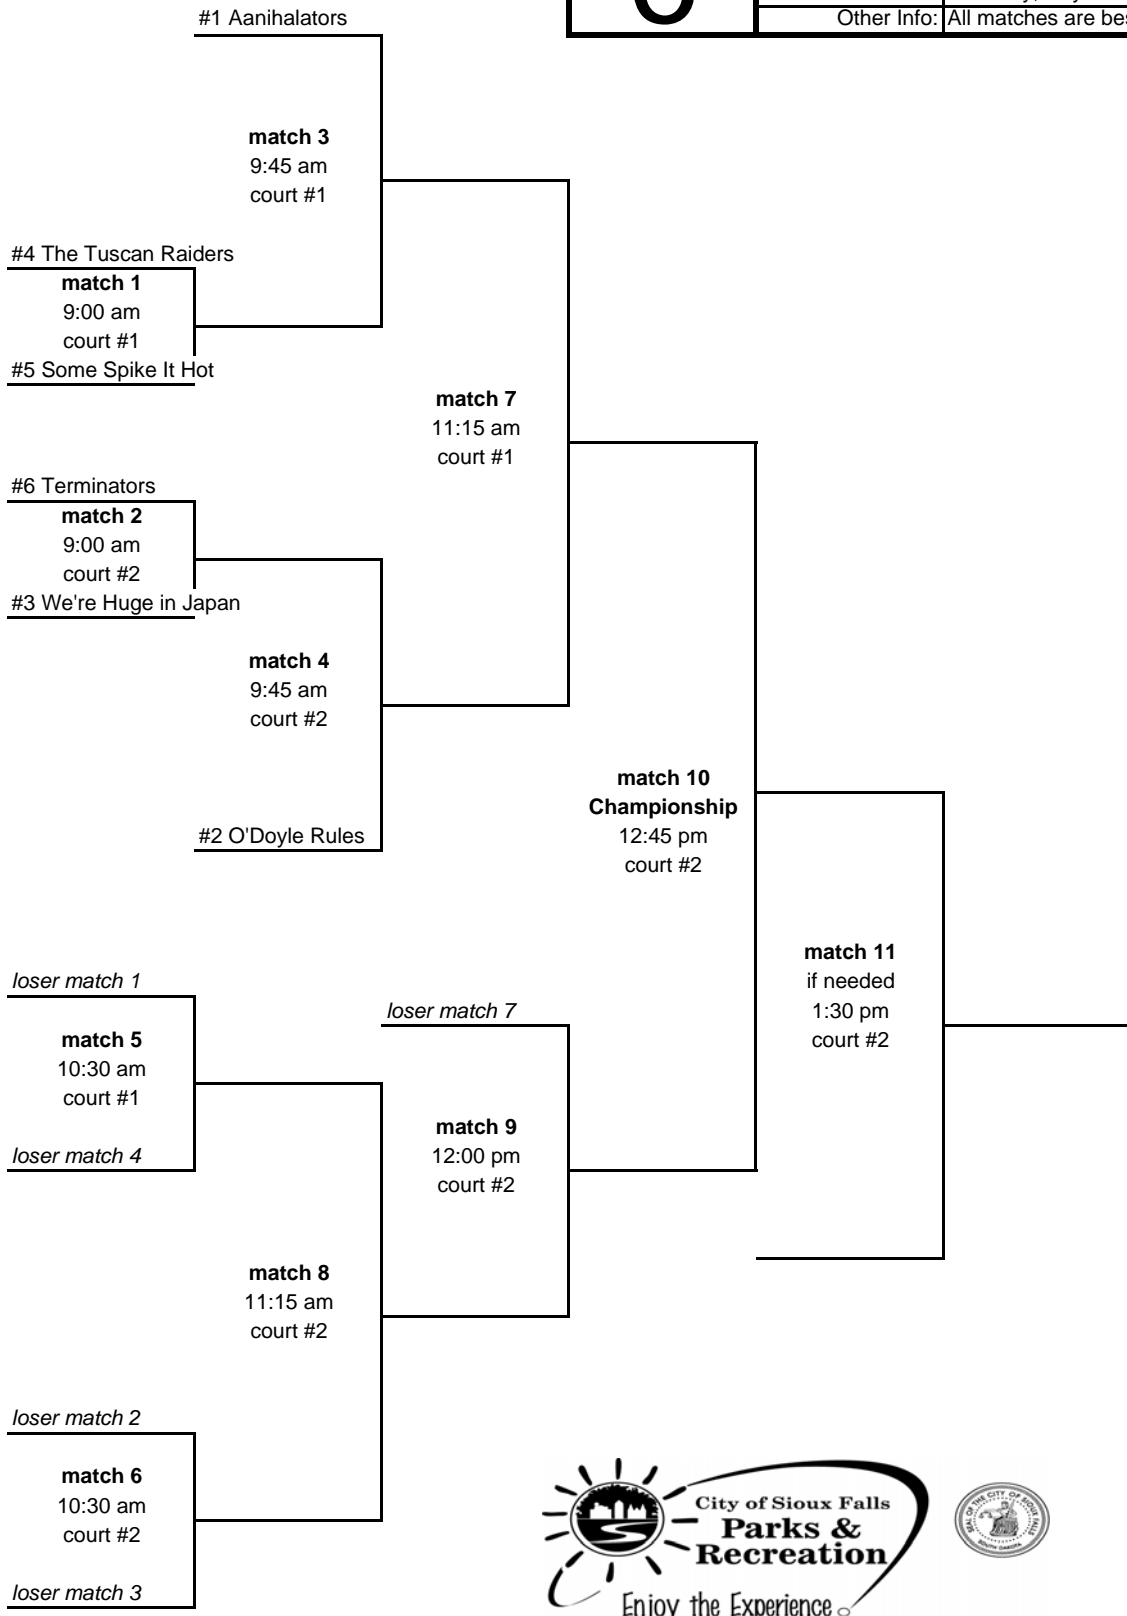

| | | |
|----------|-------------|---------------------------------------|
| 6 | League: | Coed Recreation Yellow |
| | Site: | Spencer Park |
| | Date: | Saturday, July 25th |
| | Other Info: | All matches are best two out of three |

**Sioux Falls Parks and Recreation
Coed Recreation YELLOW
Spencer Park
Referee Schedule**

| Date | Match # | Time | Court | Referee from: |
|---------------------|----------------|-------------|--------------|----------------------|
| Saturday, July 25th | 1 | 9:00 AM | 1 | #1 Aanihalators |
| Saturday, July 25th | 2 | 9:00 AM | 2 | #2 O'Doyle Rules |
| Saturday, July 25th | 3 | 9:45 AM | 1 | Loser of match 1 |
| Saturday, July 25th | 4 | 9:45 AM | 2 | Loser of match 2 |
| Saturday, July 25th | 5 | 10:30 AM | 1 | Winner of match 3 |
| Saturday, July 25th | 6 | 10:30 AM | 2 | Winner of match 4 |
| Saturday, July 25th | 7 | 11:15 AM | 1 | Loser of match 5 |
| Saturday, July 25th | 8 | 11:15 AM | 2 | Loser of match 6 |
| Saturday, July 25th | 9 | 12:00 PM | 2 | Winner of match 7 |
| Saturday, July 25th | 10 | 12:45 PM | 2 | Loser of match 9 |
| Saturday, July 25th | 11 | if needed | 2 | Loser of match 9 |